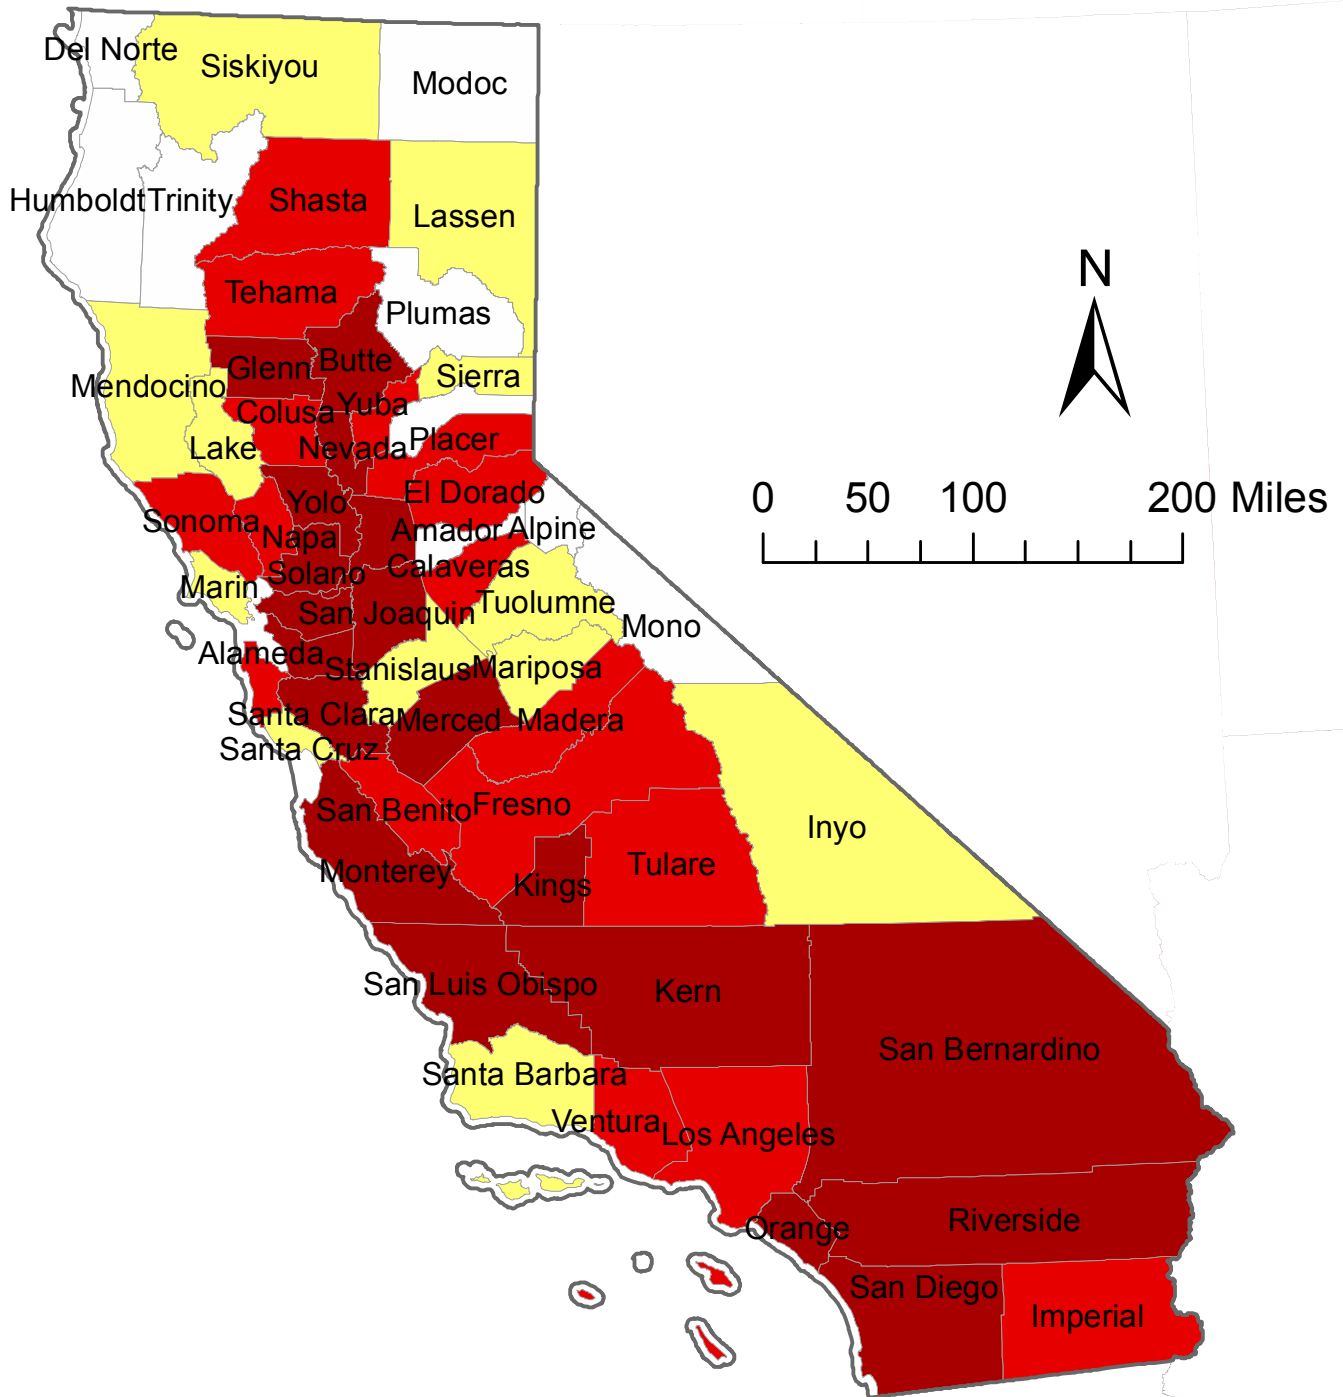

California: With Climate Change Impacts

Water Supply Sustainability Index (2050)
 Number of Counties for each Category in Parentheses

- Extreme (19)
- High (17)
- Moderate (12)
- Low (10)