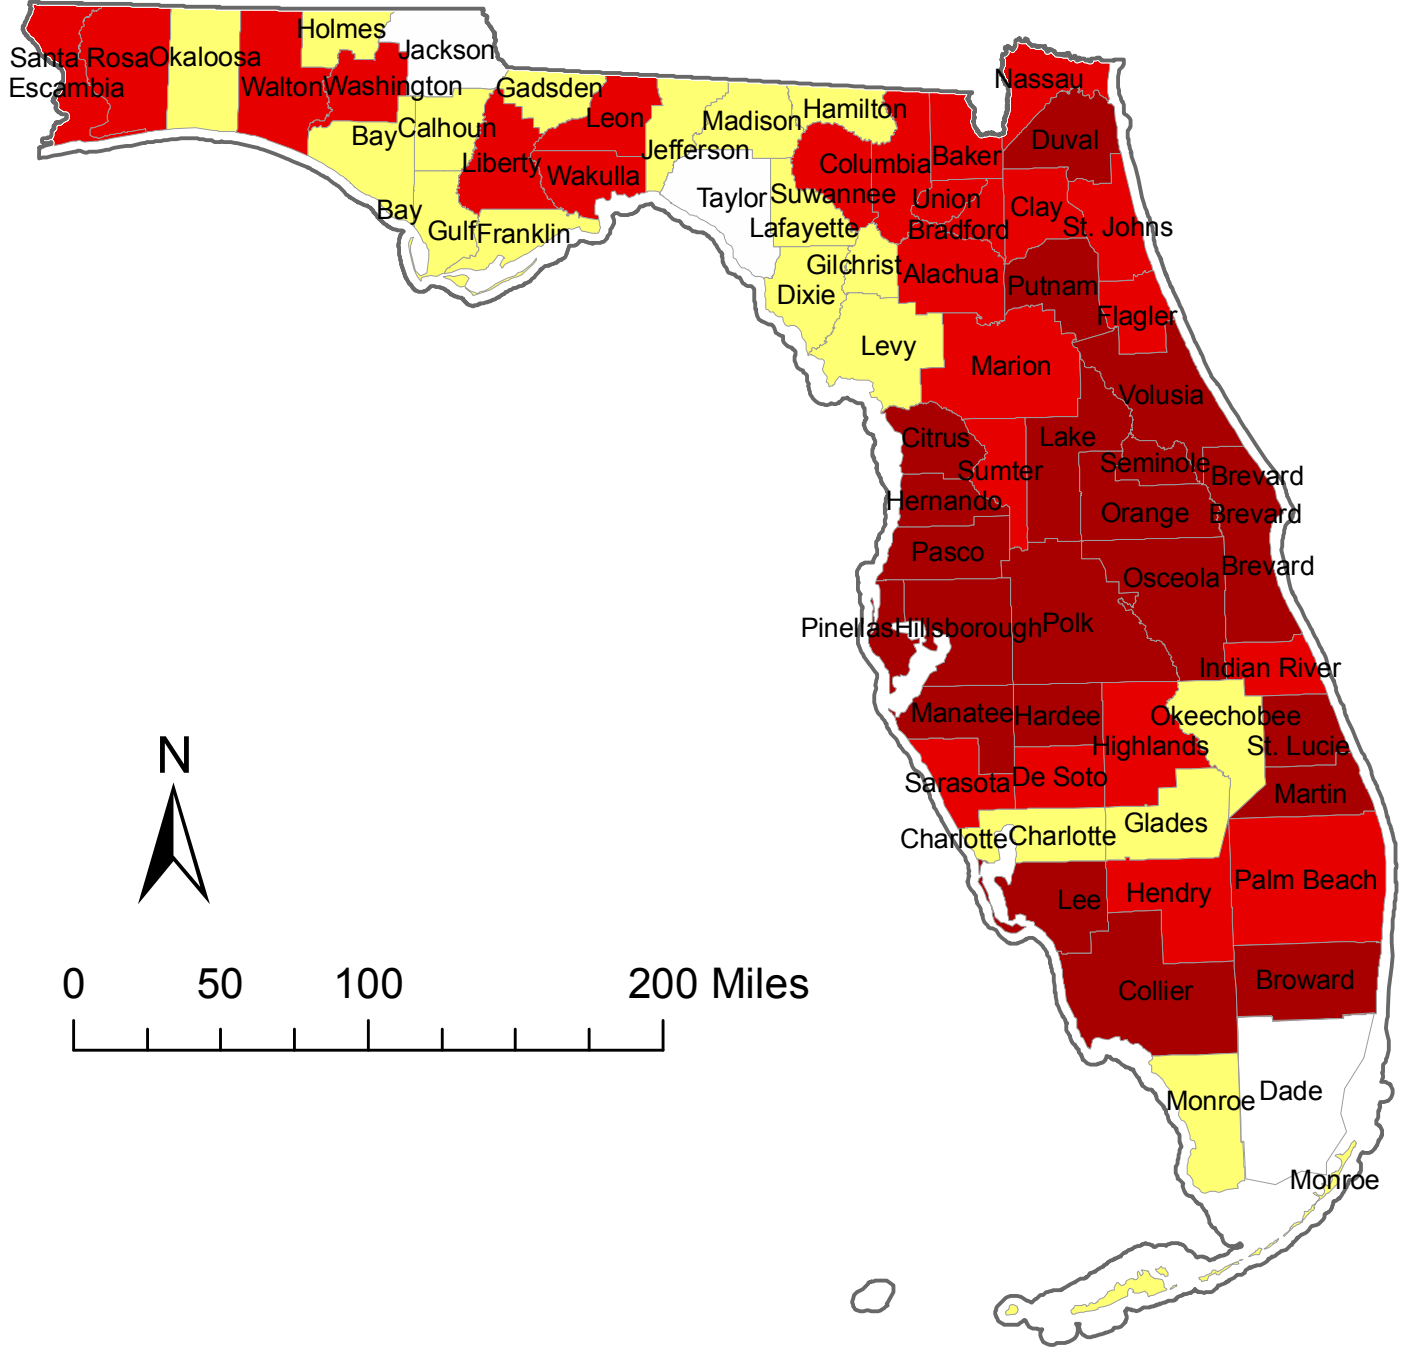

# Florida: With Climate Change Impacts

## Water Supply Sustainability Index (2050)

Number of Counties for each Category in Parentheses

- Extreme (21)
- High (25)
- Moderate (18)
- Low (3)