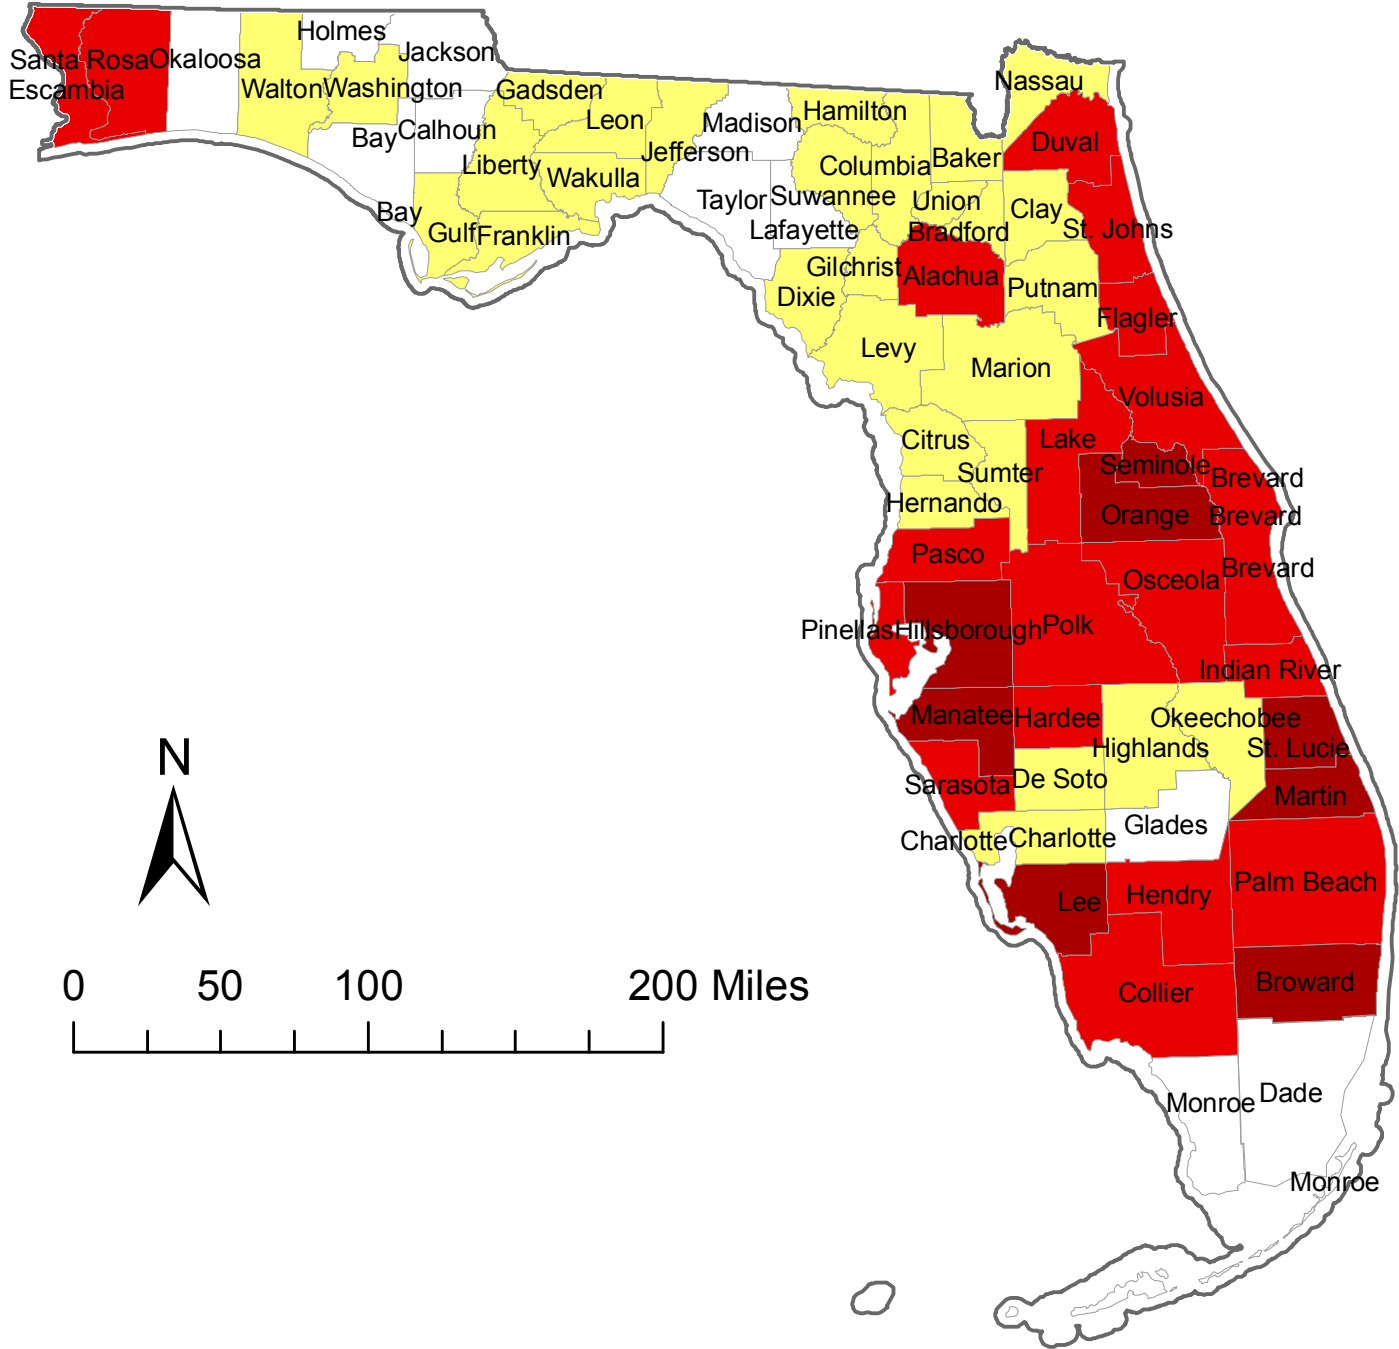

# Florida: Without Climate Change Impacts

## Water Supply Sustainability Index (2050)

Number of Counties for each Category in Parentheses

- Extreme (8)
- High (19)
- Moderate (29)
- Low (11)