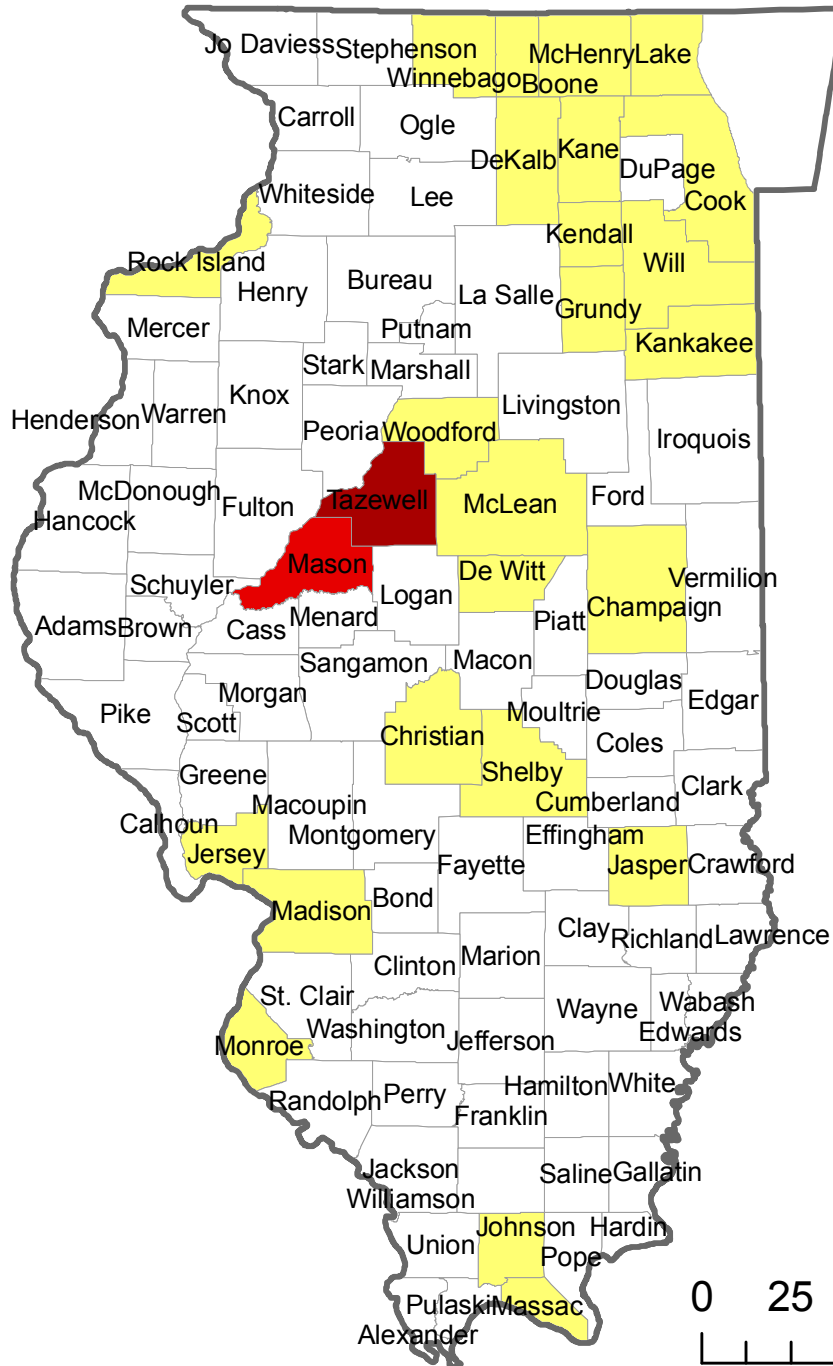

Illinois: Without Climate Change Impacts

Water Supply Sustainability Index (2050)
 Number of Counties for each Category in Parentheses

- Extreme (1)
- High (1)
- Moderate (24)
- Low (76)