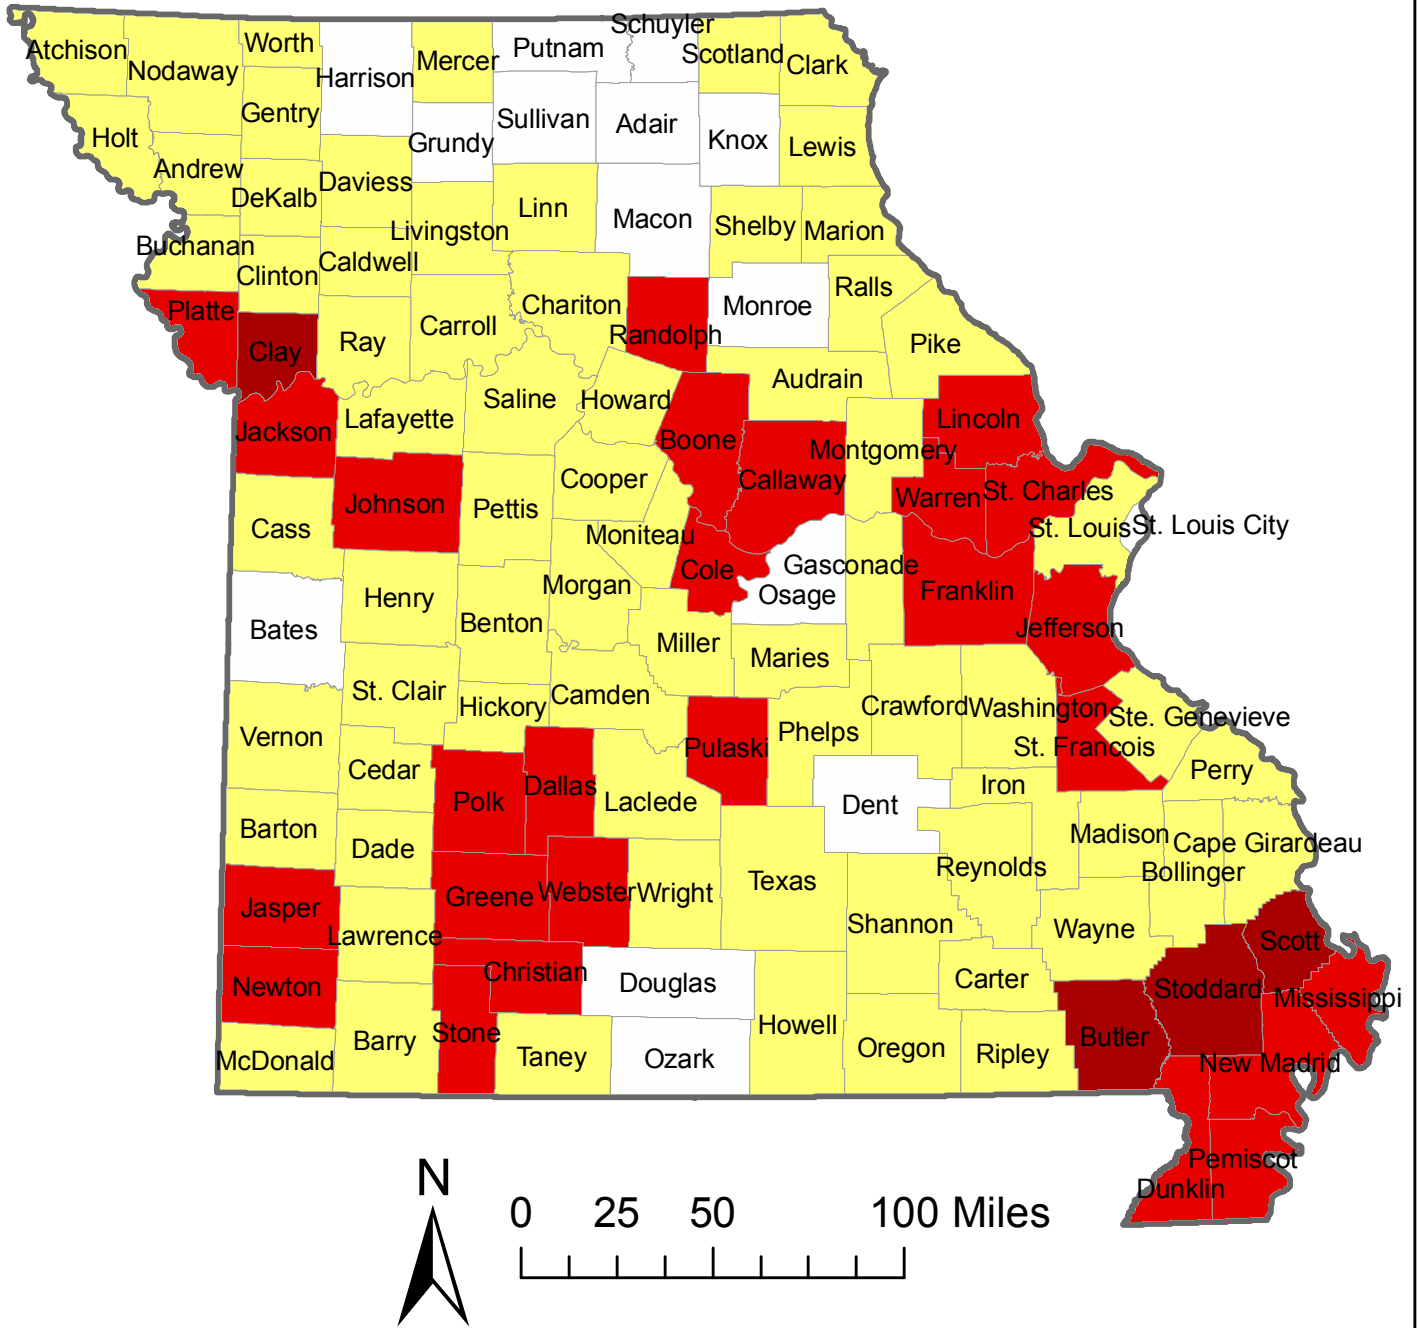

Missouri: With Climate Change Impacts

Water Supply Sustainability Index (2050)

Number of Counties for each Category in Parentheses

- Extreme (6)
- High (25)
- Moderate (45)
- Low (6)