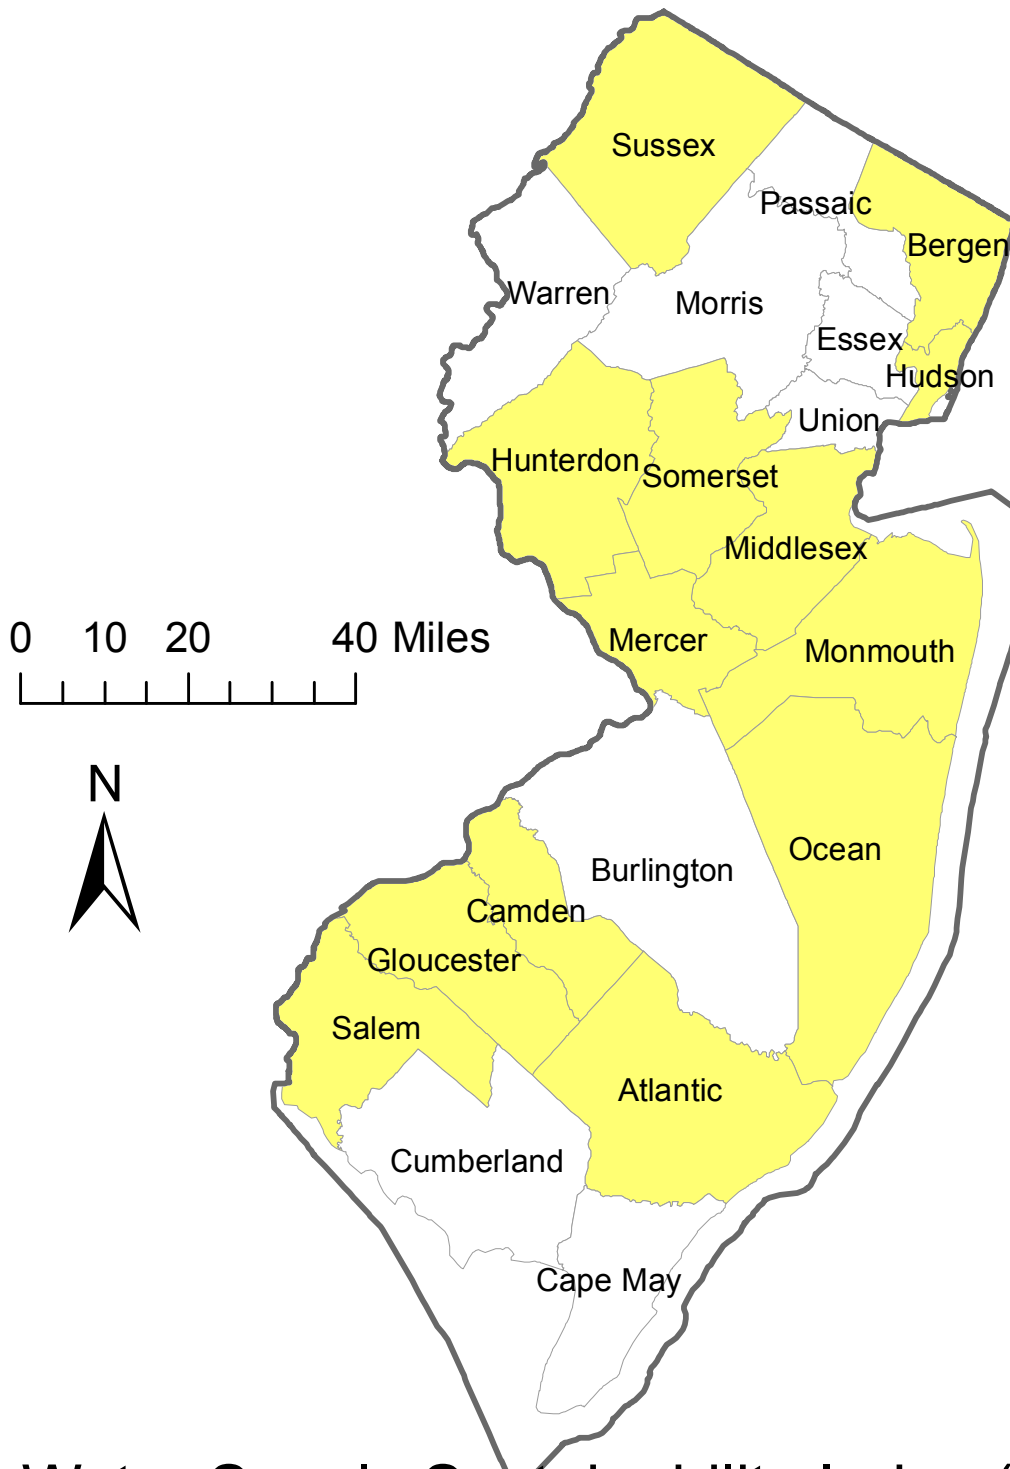

New Jersey: Without Climate Change Impacts

0 10 20 40 Miles

Water Supply Sustainability Index (2050)
Number of Counties for each Category in Parentheses