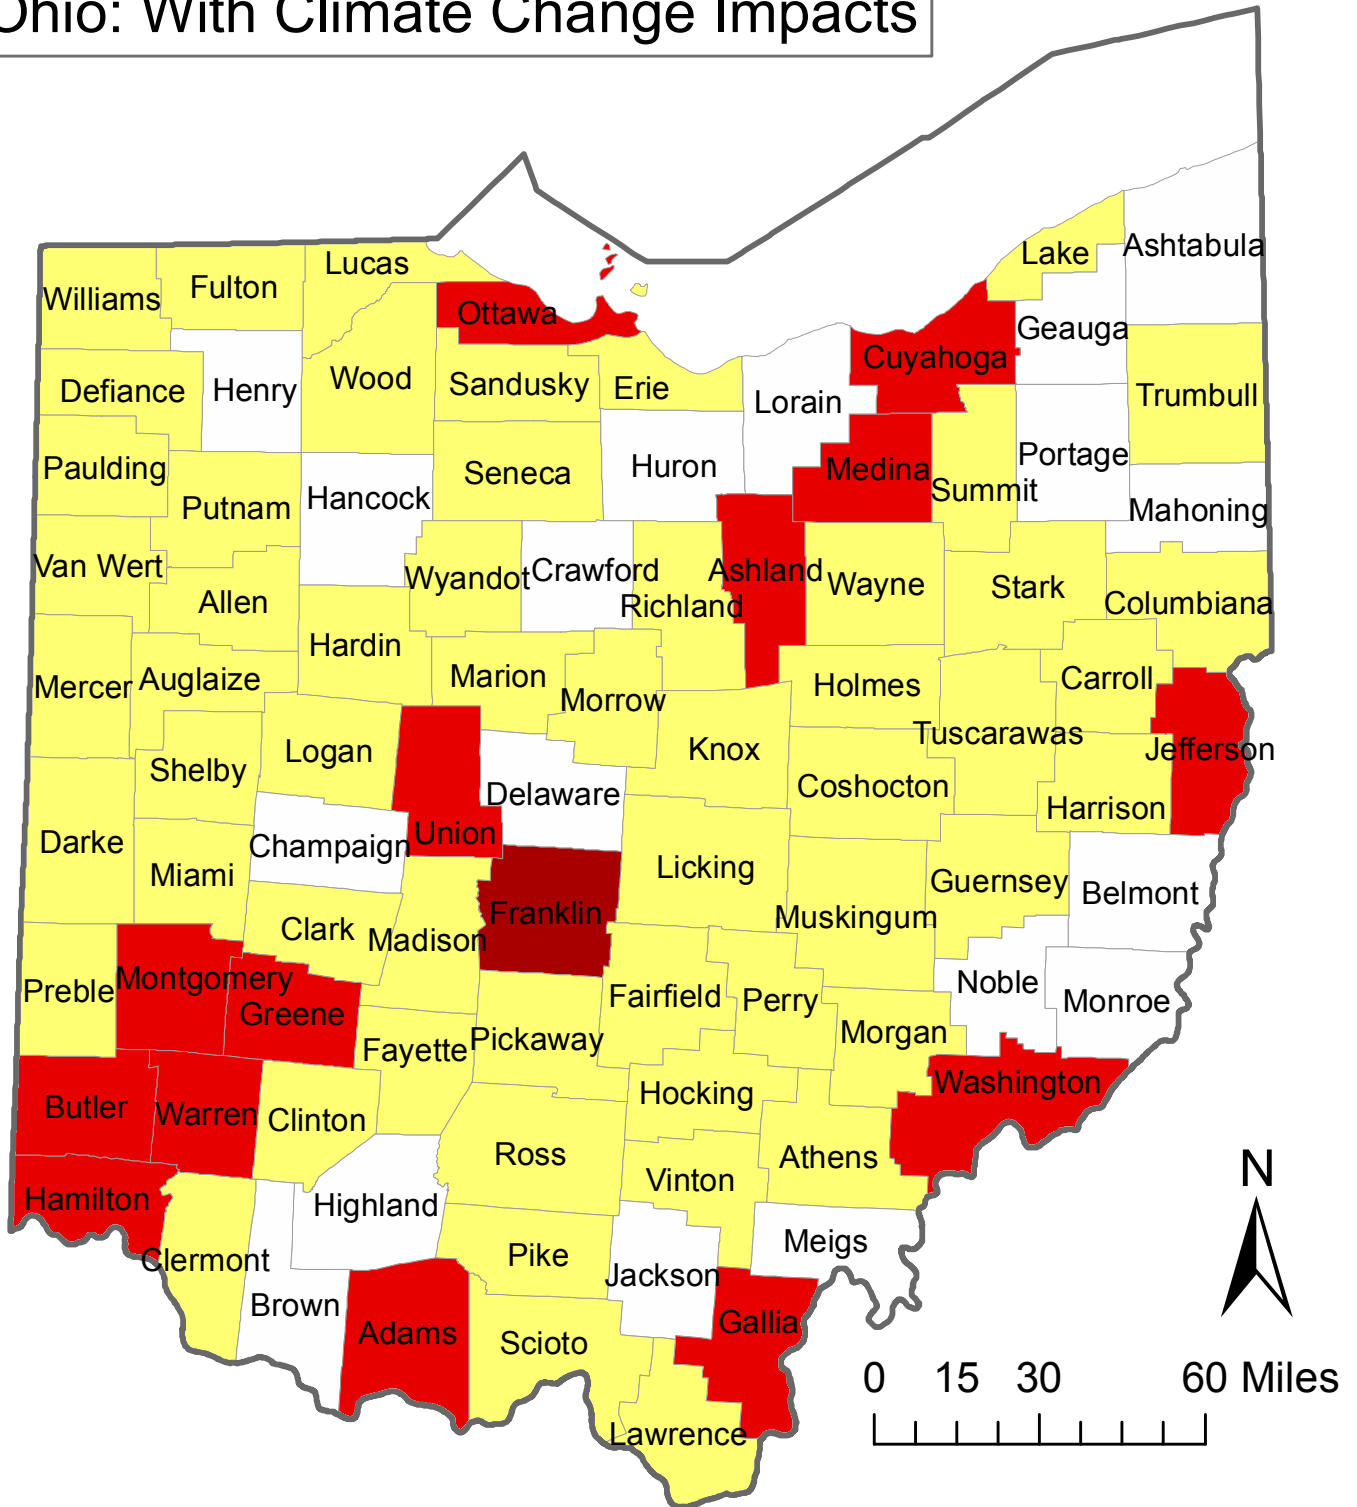

Ohio: With Climate Change Impacts

Water Supply Sustainability Index (2050)

Number of Counties for each Category in Parentheses

- Extreme (1)
- High (14)
- Moderate (55)
- Low (18)