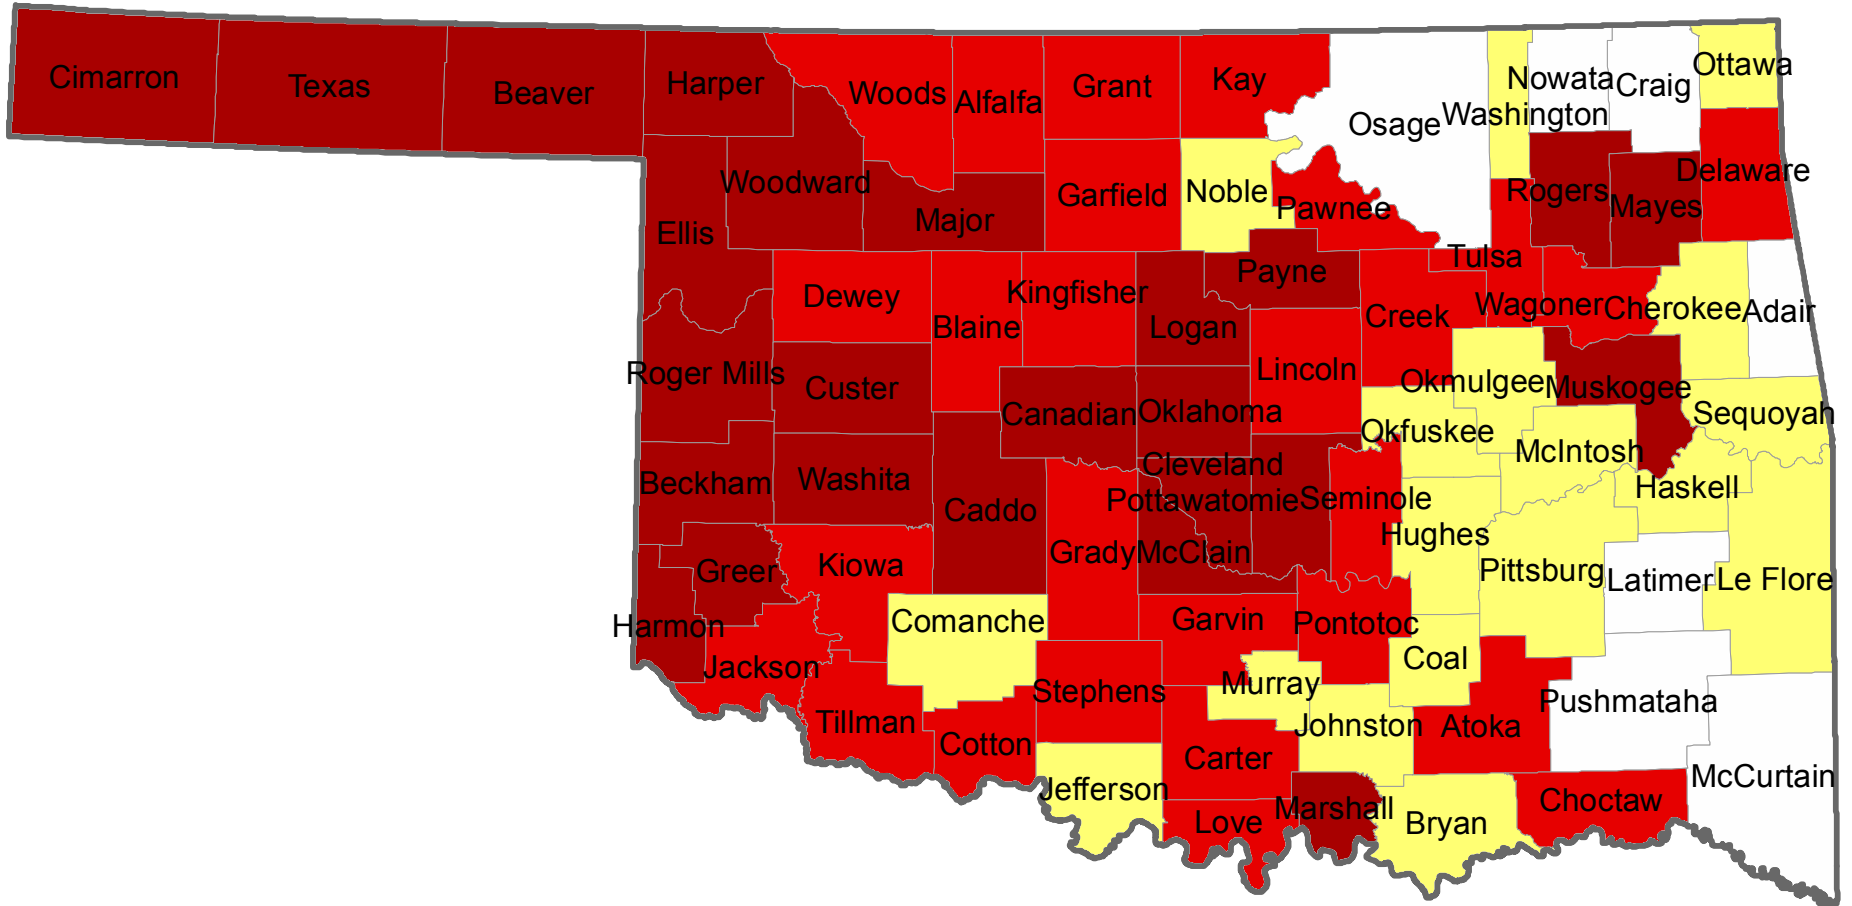

Oklahoma: With Climate Change Impacts

Water Supply Sustainability Index (2050)

Number of Counties for each Category in Parentheses