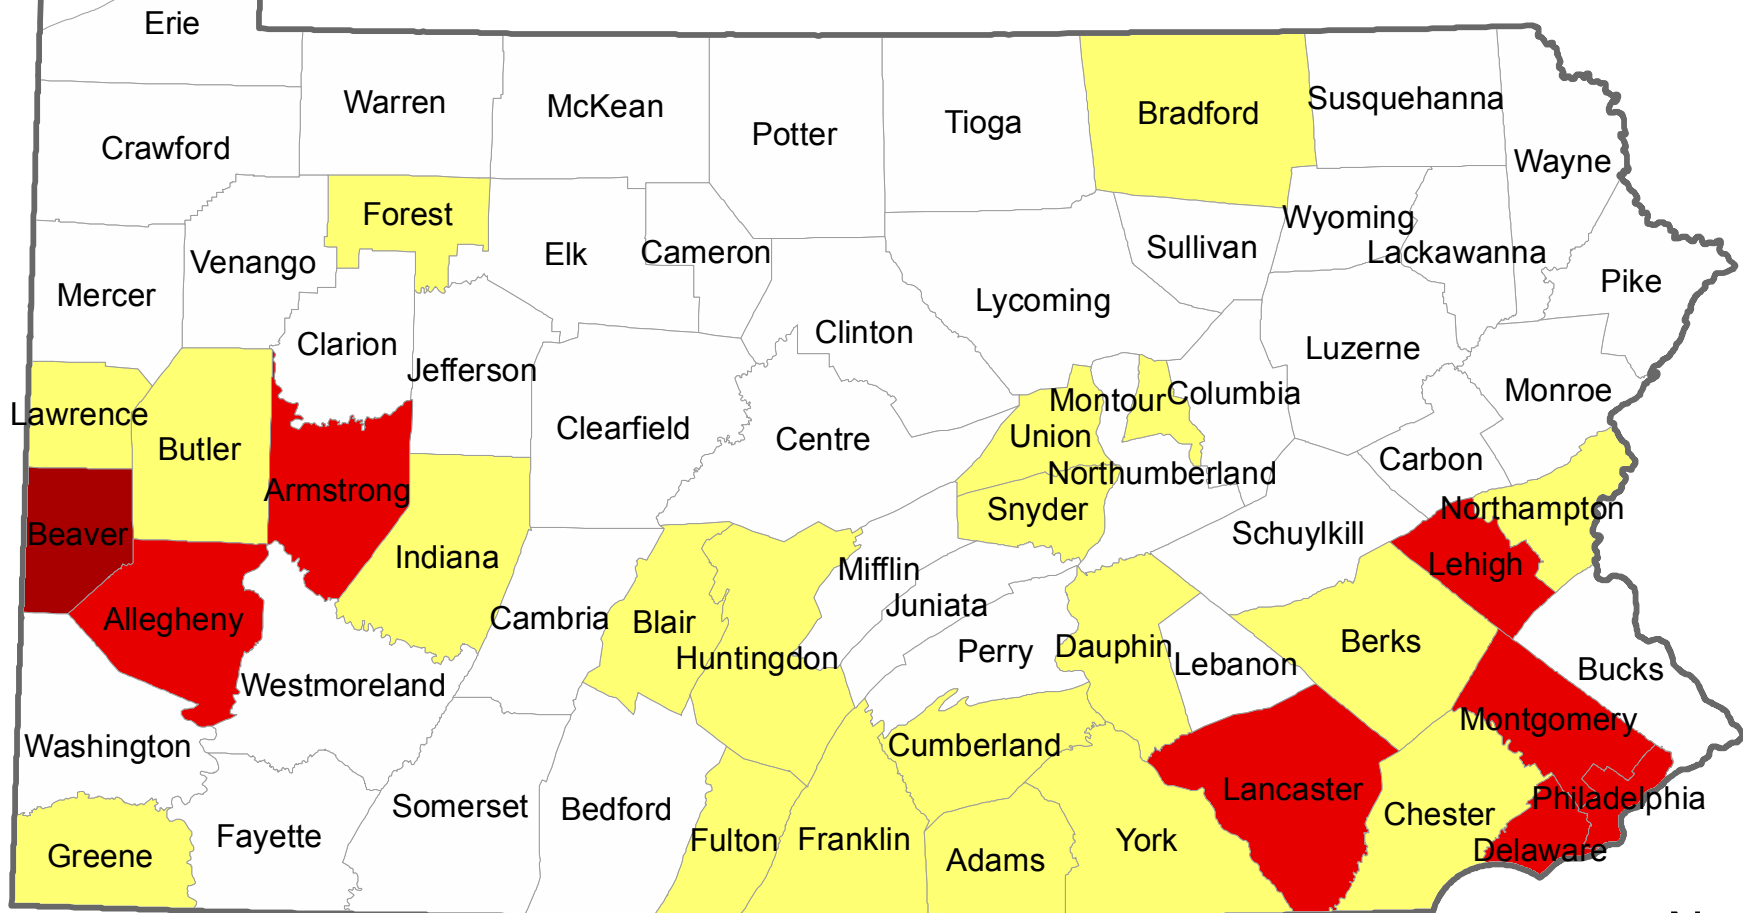

Pennsylvania: With Climate Change Impacts

Water Supply Sustainability Index (2050)

Number of Counties for each Category in Parentheses