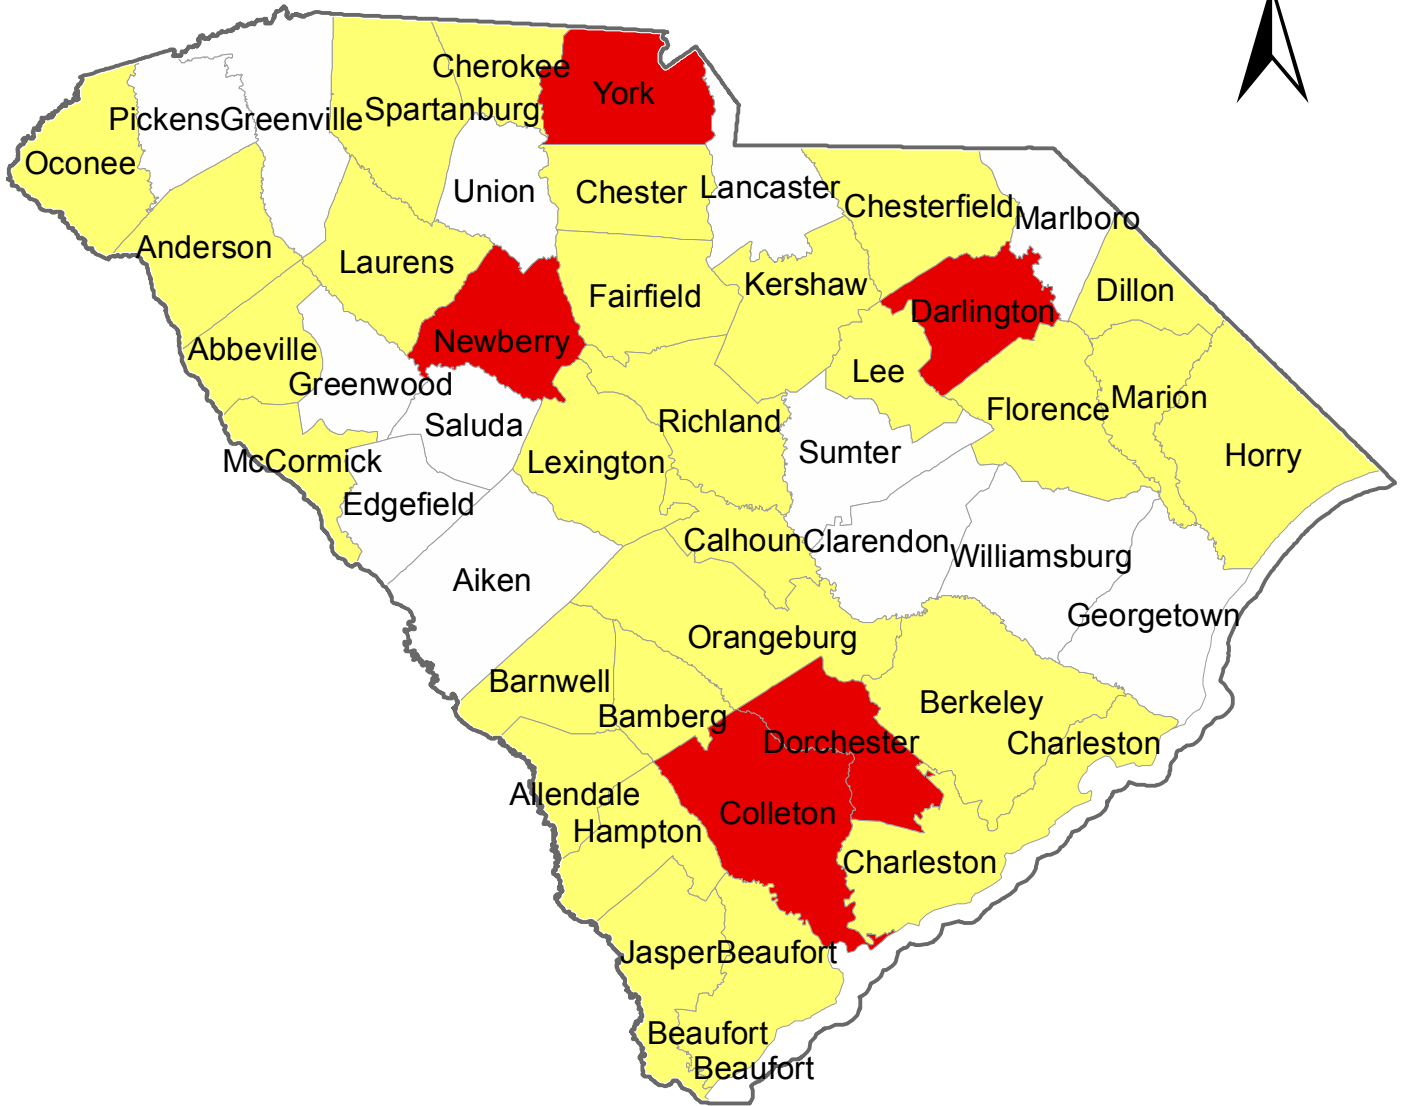

South Carolina: With Climate Change Impacts

0 20 40 80 Miles

Water Supply Sustainability Index (2050)

Number of Counties for each Category in Parentheses