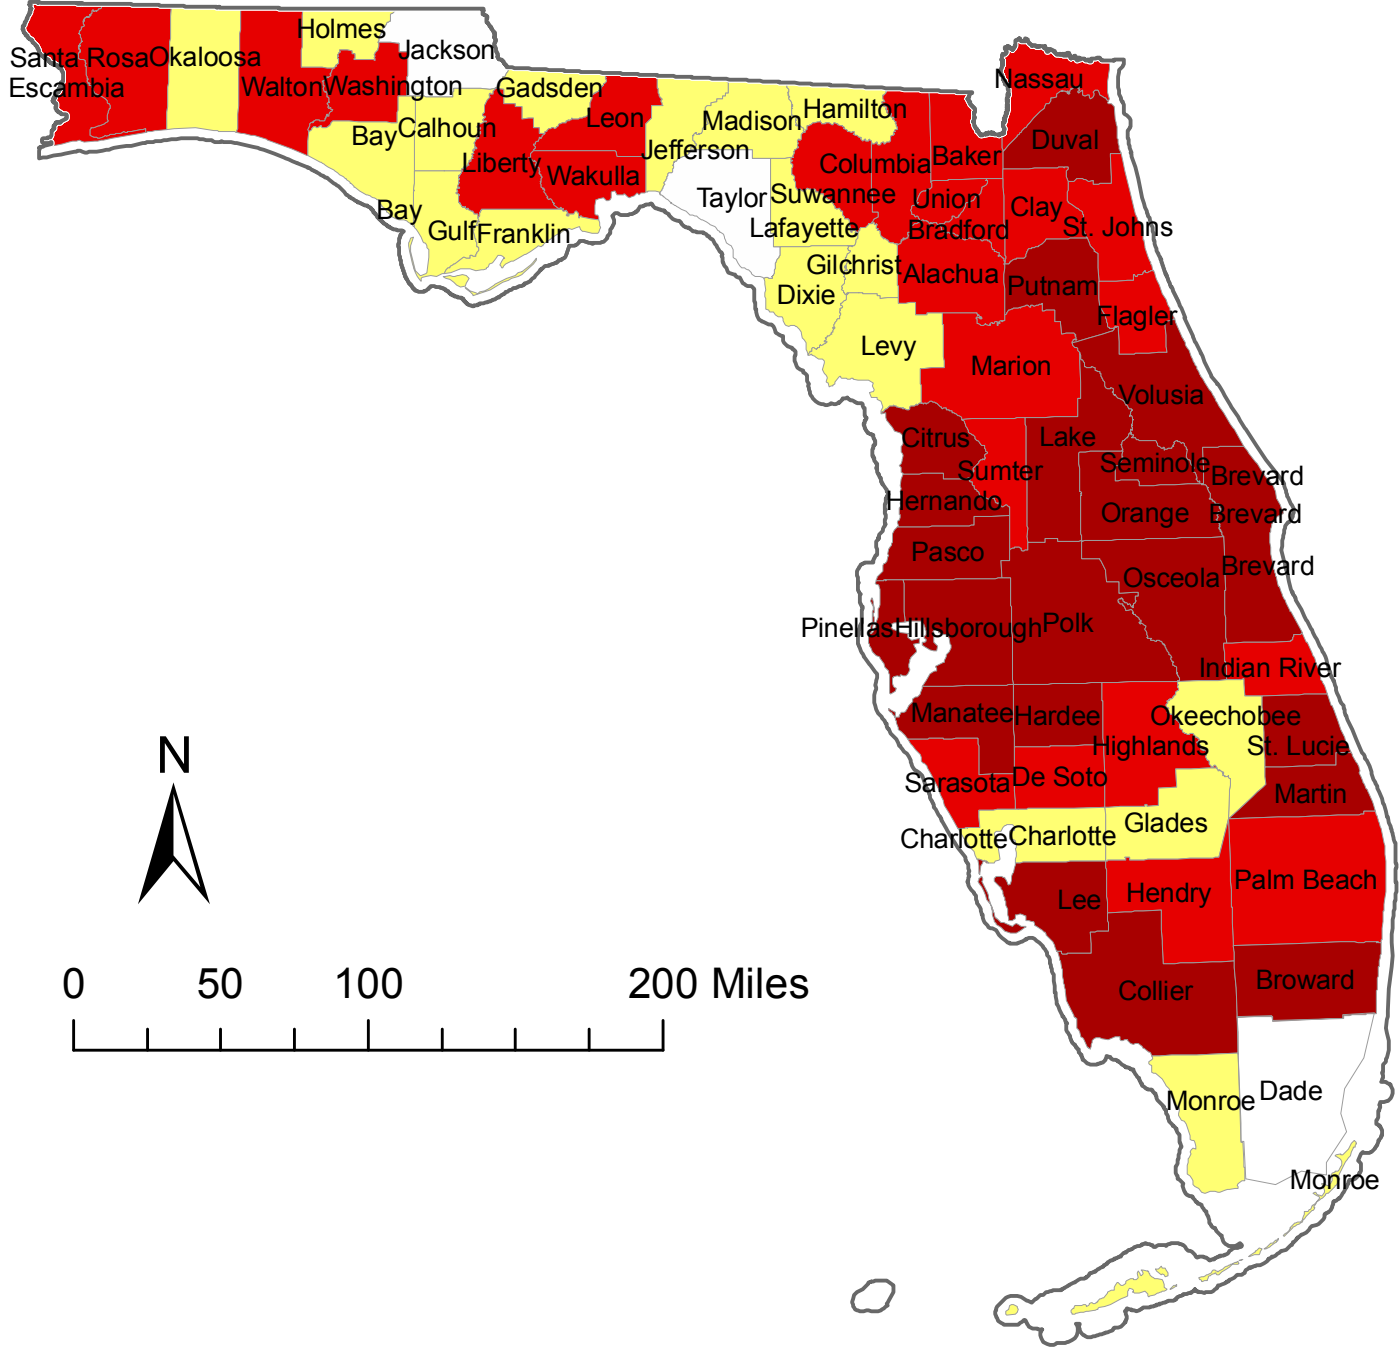

Florida: With Climate Change Impacts

Water Supply Sustainability Index (2050)

Number of Counties for each Category in Parentheses

- Extreme (21)
- High (25)
- Moderate (18)
- Low (3)