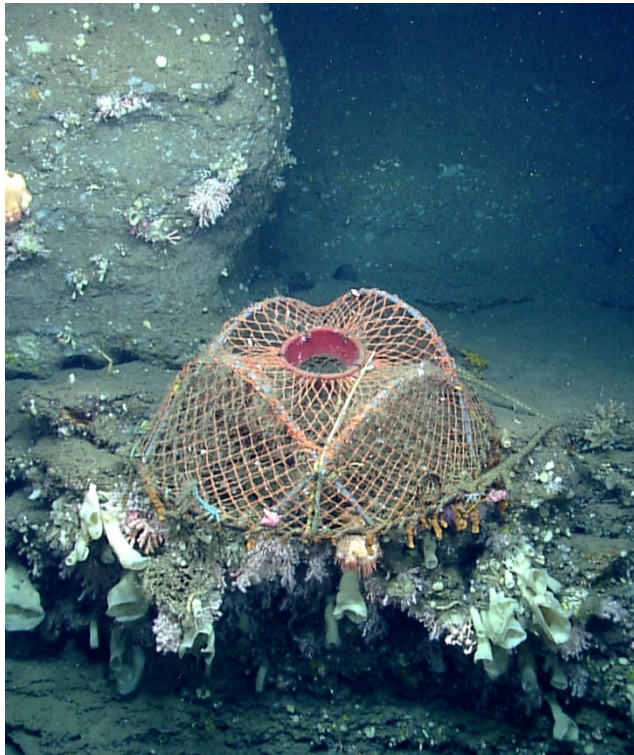

NOAA Images of Crab Pots in Coral Habitat in the New England Coral Canyons and Seamounts Area

Source: NOAA. 2013. Office of Ocean Exploration and Research. Nygren/Heezen Intercanyon, images EX1304L2_IMG_20130811T153528Z_ROVHD_CRAB_TRAP_FSH, EX1304L2_IMG_20130811T153734Z_ROVHD_CRAB_TRAP_FSH, EX1304L2_IMG_20130811T153849Z_ROVHD_FSH_BOULDER_COR, available at <http://service.ncddc.noaa.gov/rdn/oer-rov-cruises/ex1304l2> (Underwater Still Images Zip File).