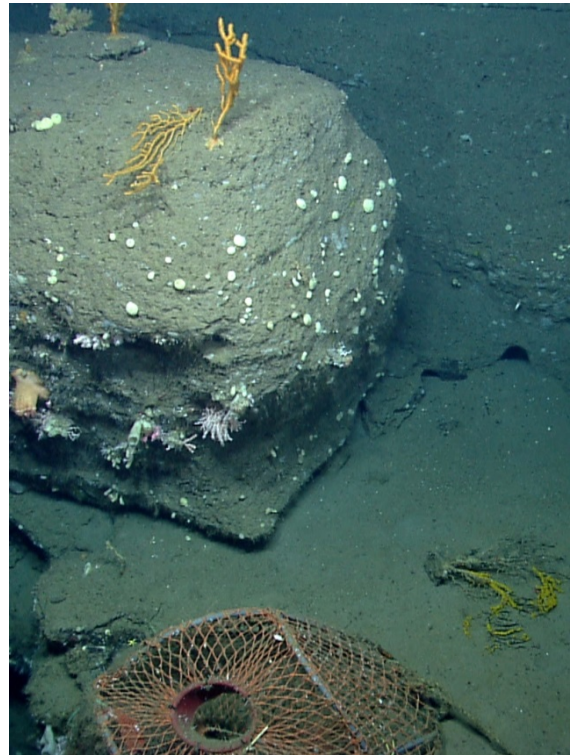

NOAA Images of Crab Pots in Coral Habitat in the New England Coral Canyons and Seamounts Area

Source: NOAA. 2013. Office of Ocean Exploration and Research. Nygren/Heezen Intercanyon, images EX1304L2_IMG_20130811T153528Z_ROVHD_CRAB_TRAP_FSH, EX1304L2_IMG_20130811T153734Z_ROVHD_CRAB_TRAP_FSH, EX1304L2_IMG_20130811T153849Z_ROVHD_FSH_BOULDER_COR, available at <http://service.ncddc.noaa.gov/rdn/oer-rov-cruises/ex1304l2> (Underwater Still Images Zip File).