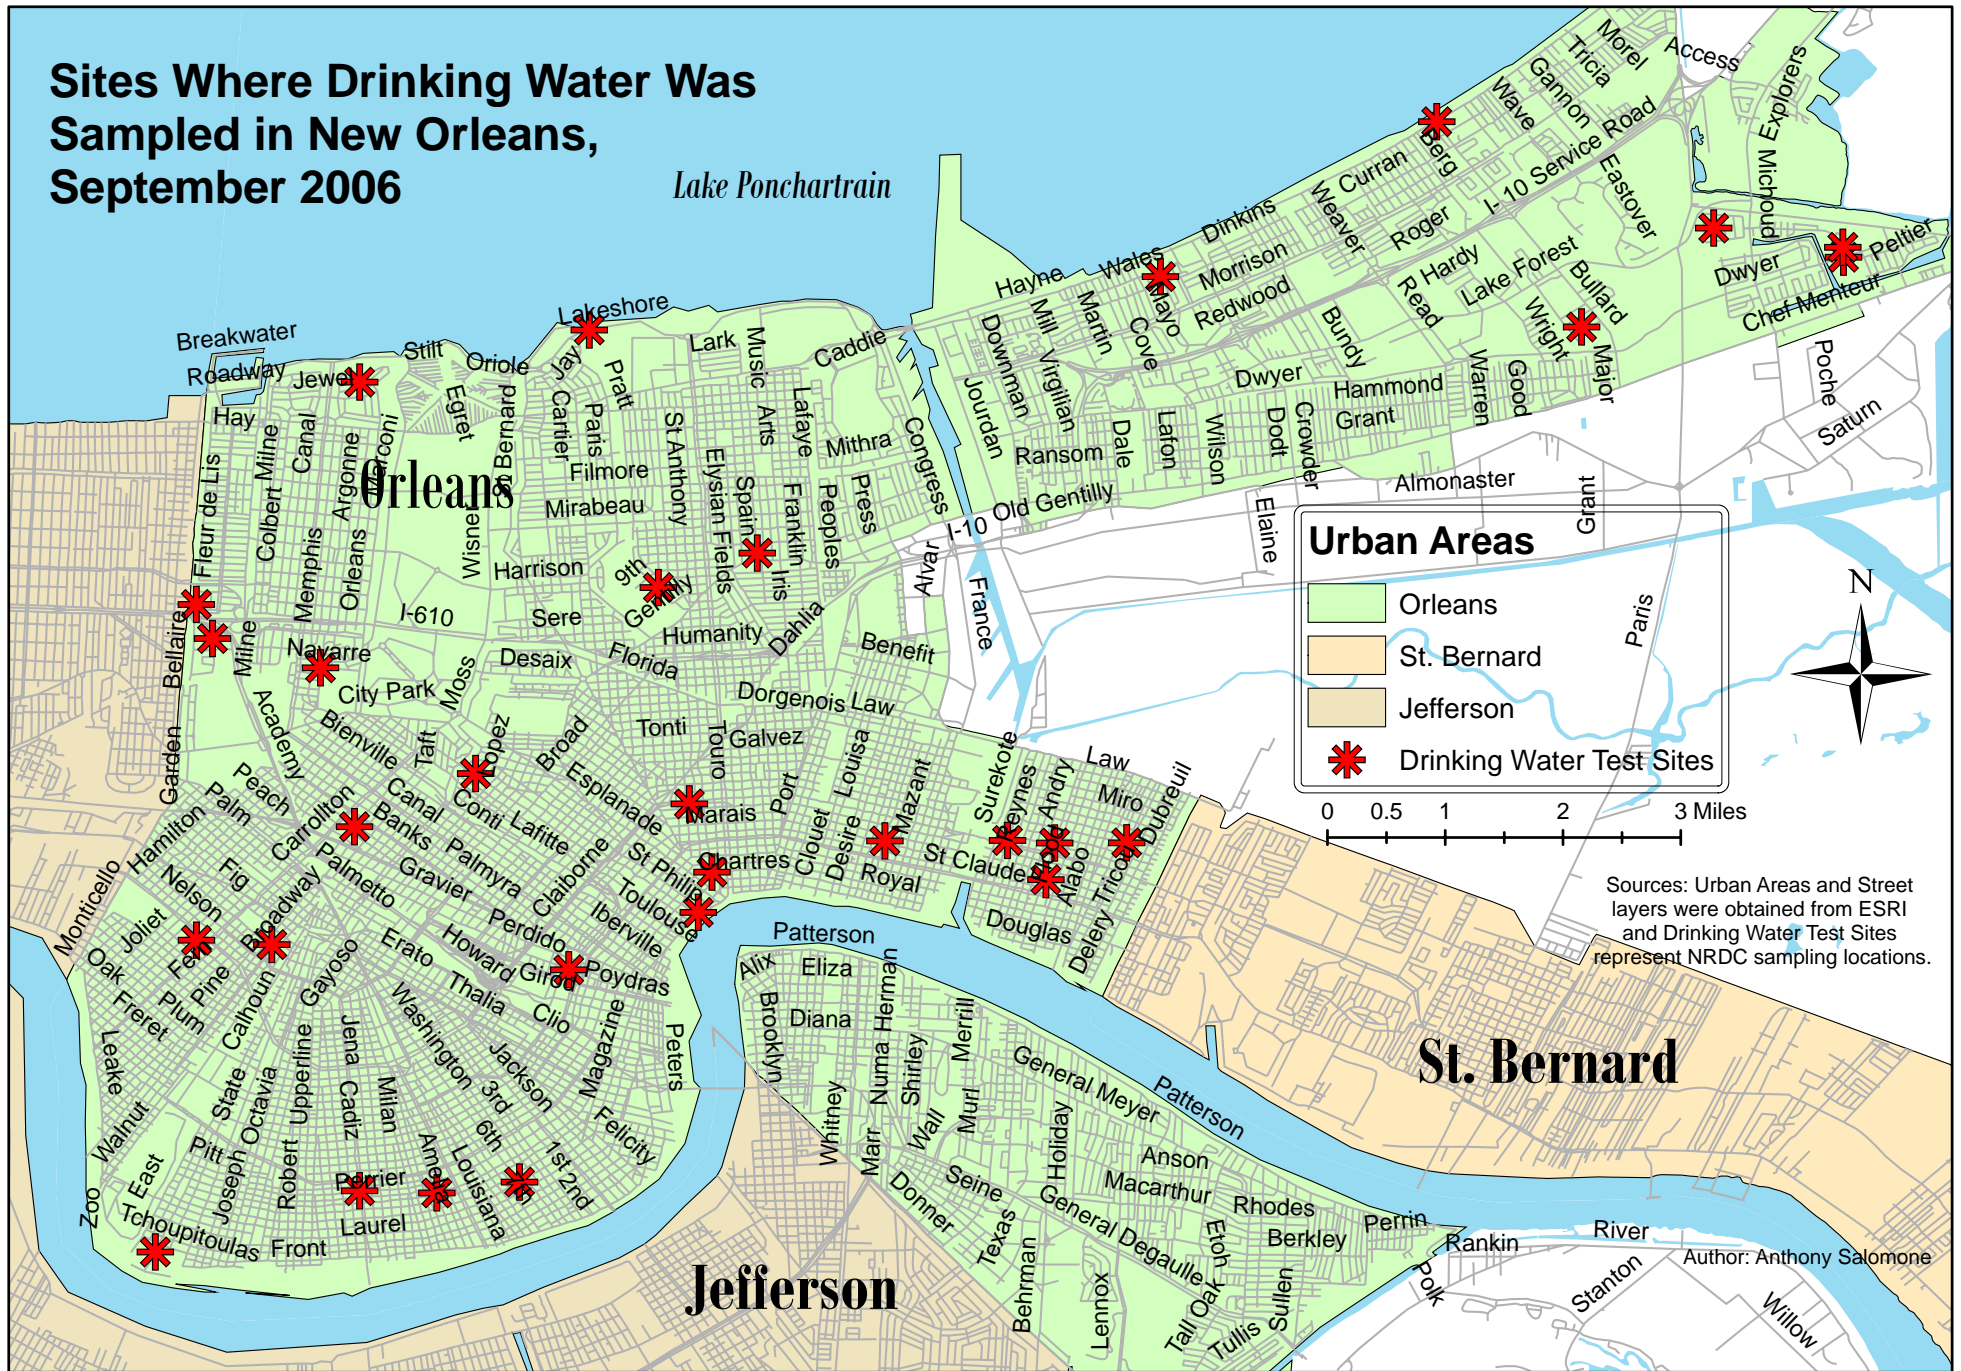

Sites Where Drinking Water Was Sampled in New Orleans, September 2006

Lake Ponchartrain

Urban Areas

- Orleans
- St. Bernard
- Jefferson
- Drinking Water Test Sites

Sources: Urban Areas and Street layers were obtained from ESRI and Drinking Water Test Sites represent NRDC sampling locations.